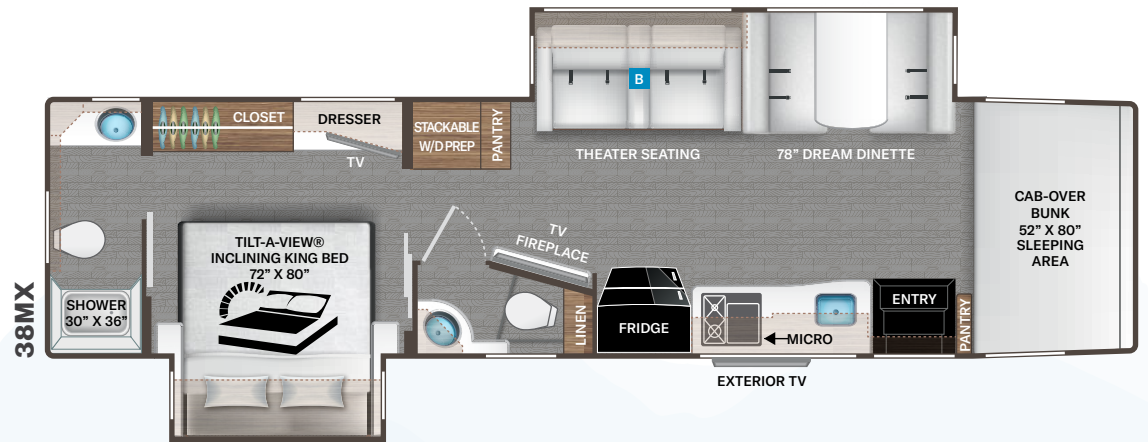

PASADENA™

Options Available on Select Floor Plans:

OPTIONAL SOFA

OPTIONAL 78" SOFA