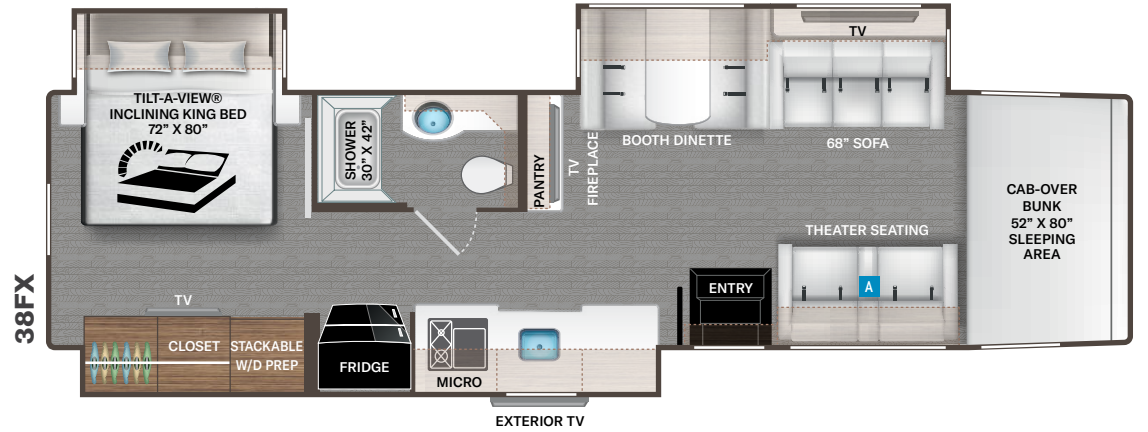

PASADENA™

Options Available on Select Floor Plans:

OPTIONAL SOFA

OPTIONAL 78" SOFA