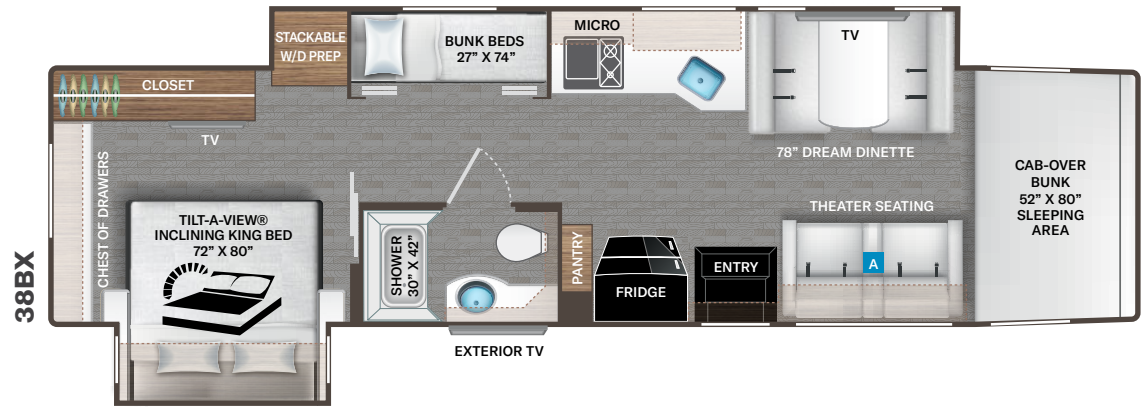

PASADENA™

Options Available on Select Floor Plans:

OPTIONAL SOFA

OPTIONAL 78" SOFA