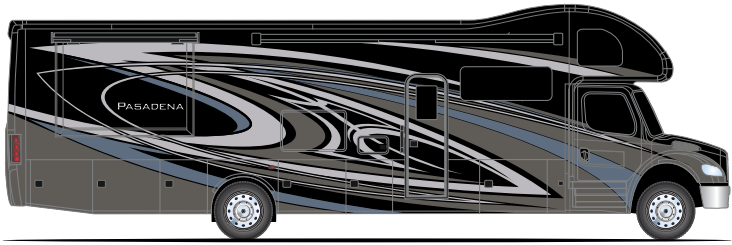

CRESCENT CITY

LAKEPORT

SANTA CRUZ

Standard

Optional

REGATTA

SHELL GRAY

PASADENA™

AUTOMOTIVE & COCKPIT

- 10.1" Touchscreen Dash Radio with Bluetooth®, Apple CarPlay®/Android Auto® & Sirius/XM® Prep
- Heated/Remote Exterior Mirrors
- Side View Camera System
- Emergency Engine Start Switch
- Air Ride Adjustable Driver & Passenger Captain's Chairs with Center Arm Rests
- Power Windows & Door Locks

- Cruise Control
- Tilt & Telescoping Steering Wheel
- Map Light
- Drink Holders
- Fog Lamps
- All Weather Cab Floor Mats
- Privacy Curtain
- Cabover Sleeping Area
- Fiberglass Running Boards
- 295/75R Tires with 22.5" Aluminum Wheels